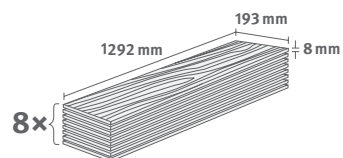

1.9948 m² | 15 kg

NatureSense

NatureSense Herringbone

NatureSense Aqua